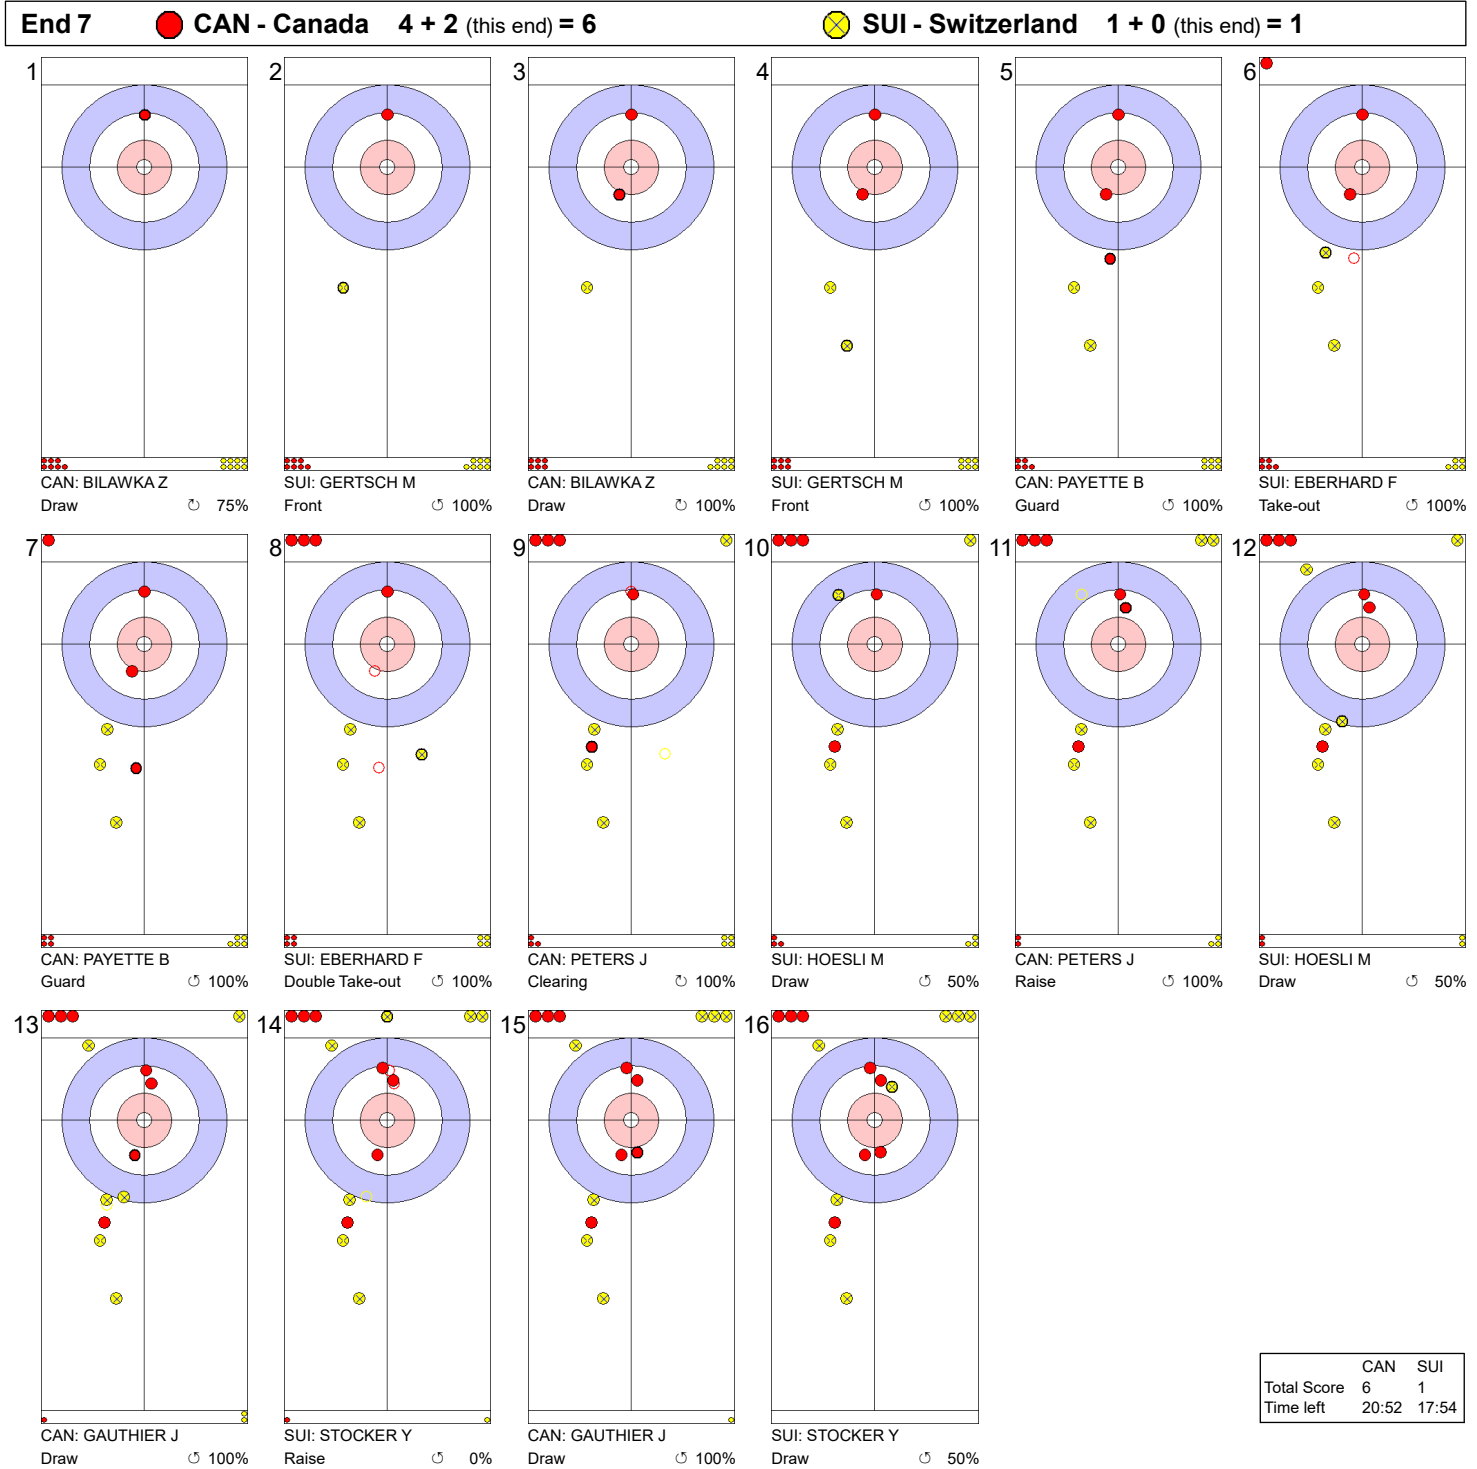

Gold Medal Game

Game - Shot by Shot

End 5 ● **CAN - Canada** 2 + 0 (this end) = 2 ● **SUI - Switzerland** 0 + 1 (this end) = 1

	CAN	SUI
Total Score	2	1
Time left	27:46	24:17

Legend:
 ↻ Clockwise ↺ Counter-clockwise - Not considered

WJCC 2020
Krasnoyarsk, Russia

World Junior Curling Championships 2020

Crystal Ice Arena
Men

SAT 22 FEB 2020
Start Time 9:00

Gold Medal Game

Game - Shot by Shot

	CAN	SUI
Total Score	6	1
Time left	20:52	17:54

Legend:
 ↻ Clockwise ↺ Counter-clockwise - Not considered

WJCC 2020
Krasnoyarsk, Russia

World Junior Curling Championships 2020

Crystal Ice Arena
Men

SAT 22 FEB 2020
Start Time 9:00

Gold Medal Game

Game - Shot by Shot

Legend:
 Clockwise Counter-clockwise - Not considered