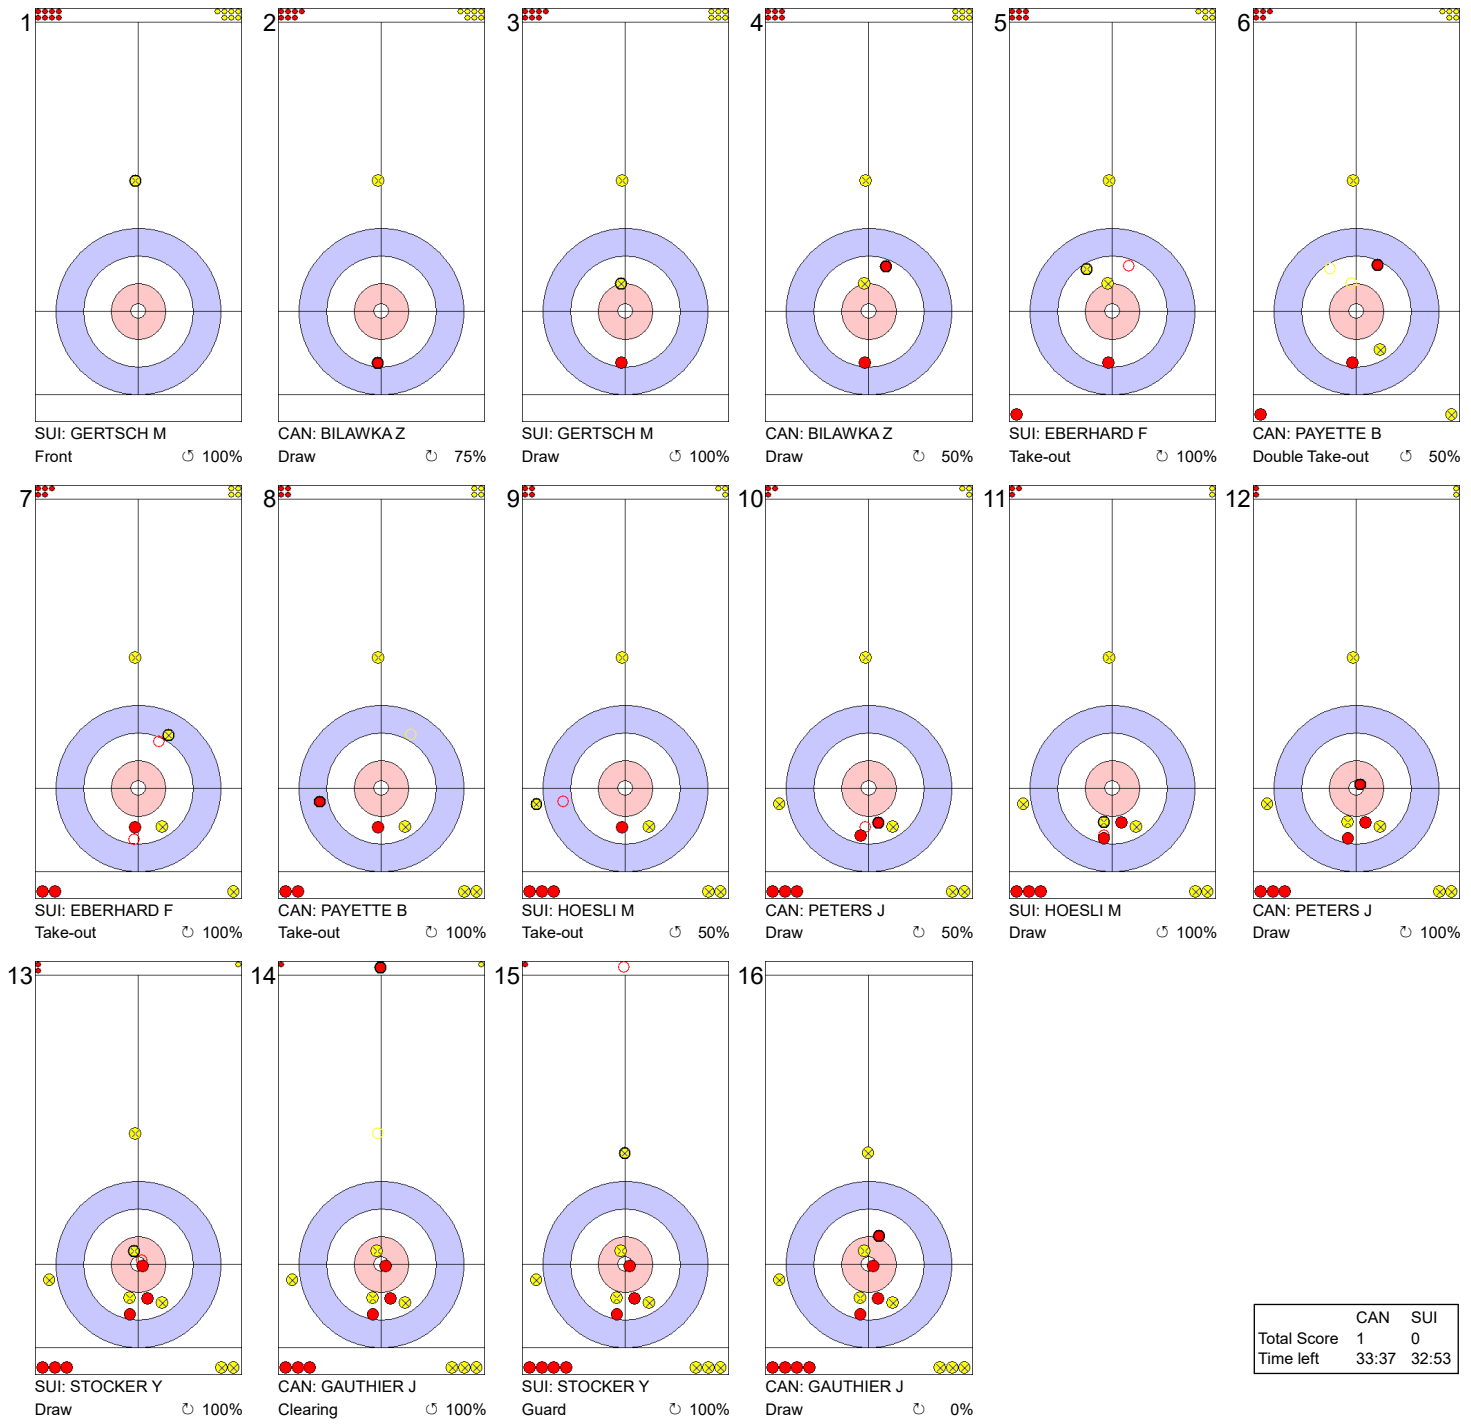

WJCC 2020
Krasnoyarsk, Russia

SAT 22 FEB 2020
Start Time 9:00

World Junior Curling Championships 2020

Crystal Ice Arena
Men

Gold Medal Game

Game - Shot by Shot

Legend:
 Clockwise Counter-clockwise - Not considered

WJCC 2020
Krasnoyarsk, Russia

SAT 22 FEB 2020
Start Time 9:00

World Junior Curling Championships 2020
Crystal Ice Arena
Men

Gold Medal Game

Game - Shot by Shot

End 2 ● **CAN - Canada** 0 + 1 (this end) = 1 ● **SUI - Switzerland** 0 + 0 (this end) = 0

Gold Medal Game

Game - Shot by Shot

Legend:
 ↻ Clockwise ↺ Counter-clockwise - Not considered

WJCC 2020
Krasnoyarsk, Russia

World Junior Curling Championships 2020

Crystal Ice Arena
Men

SAT 22 FEB 2020
Start Time 9:00