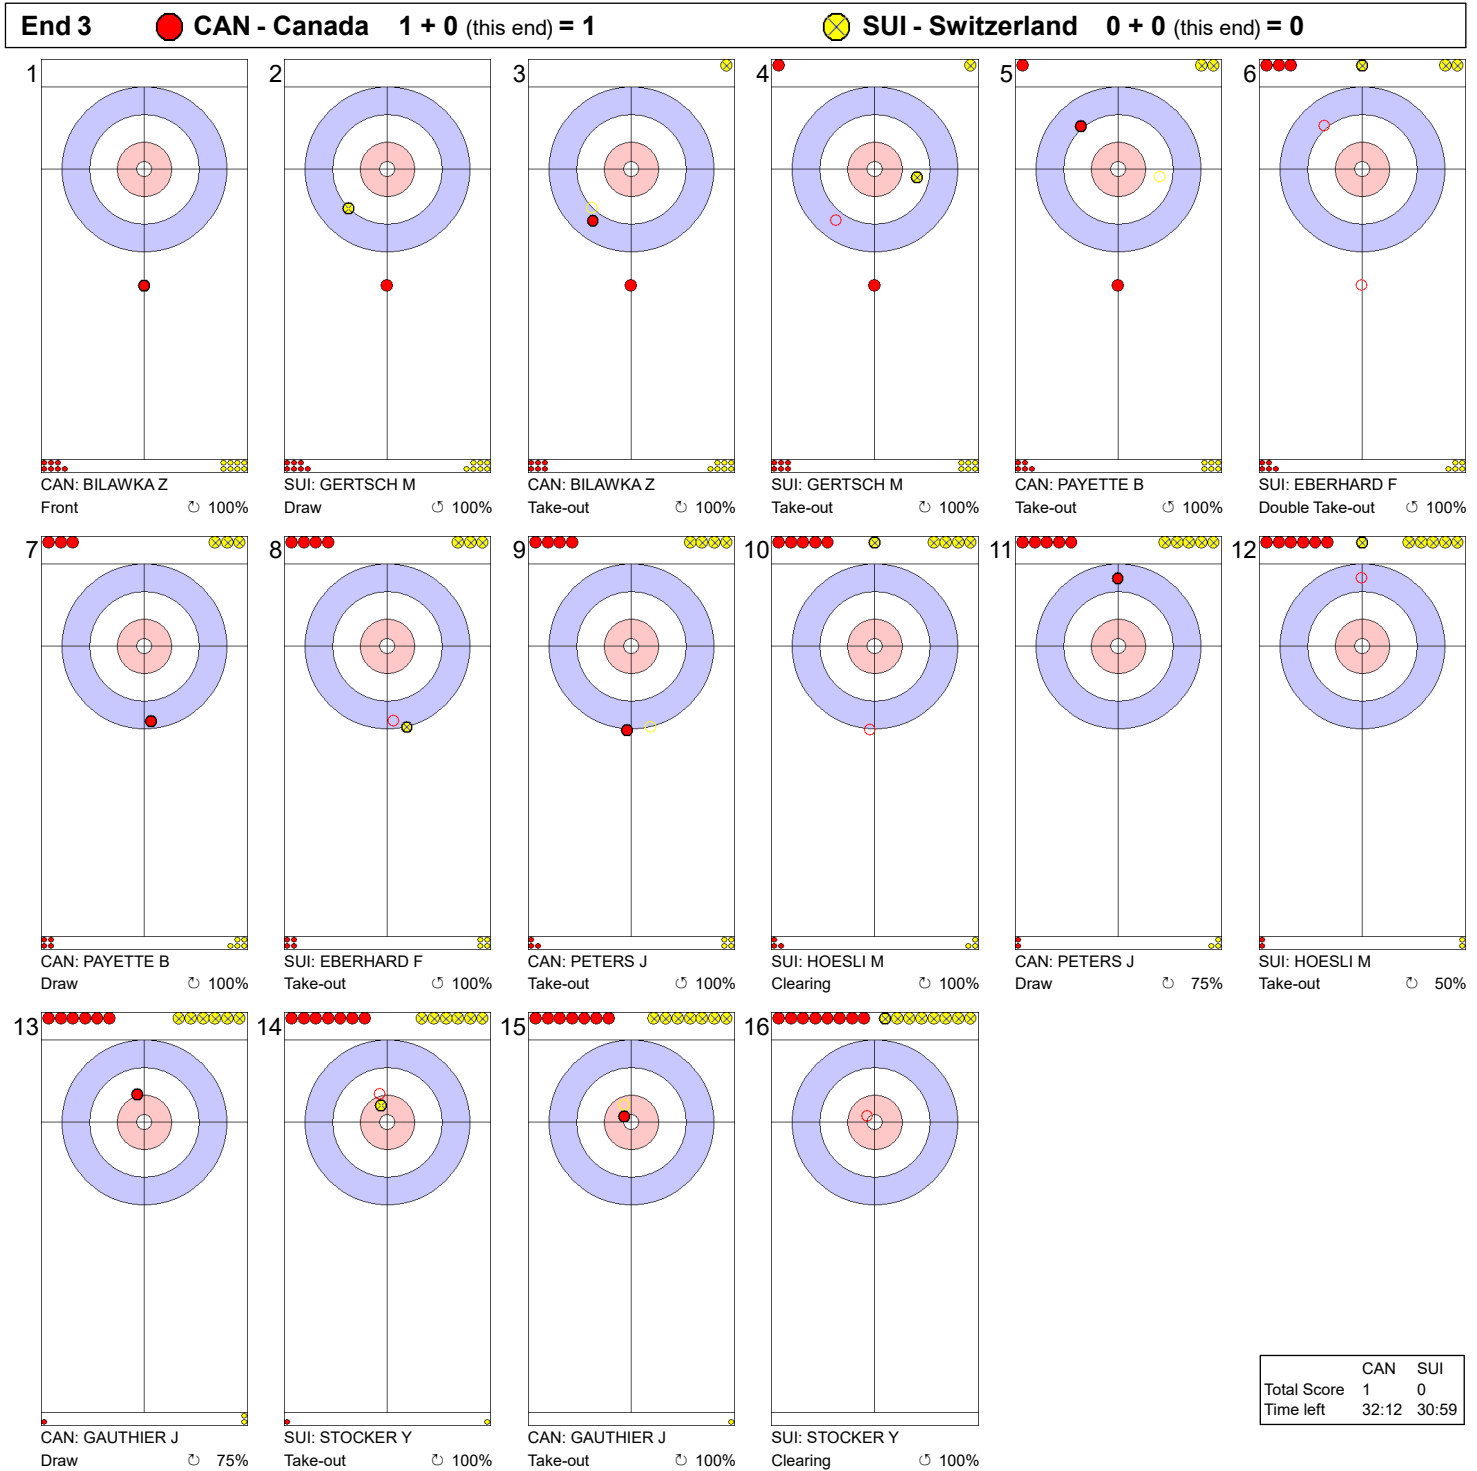

Gold Medal Game

Game - Shot by Shot

Legend:
 ↻ Clockwise ↺ Counter-clockwise - Not considered

WJCC 2020
Krasnoyarsk, Russia

World Junior Curling Championships 2020

Crystal Ice Arena
Men

SAT 22 FEB 2020
Start Time 9:00