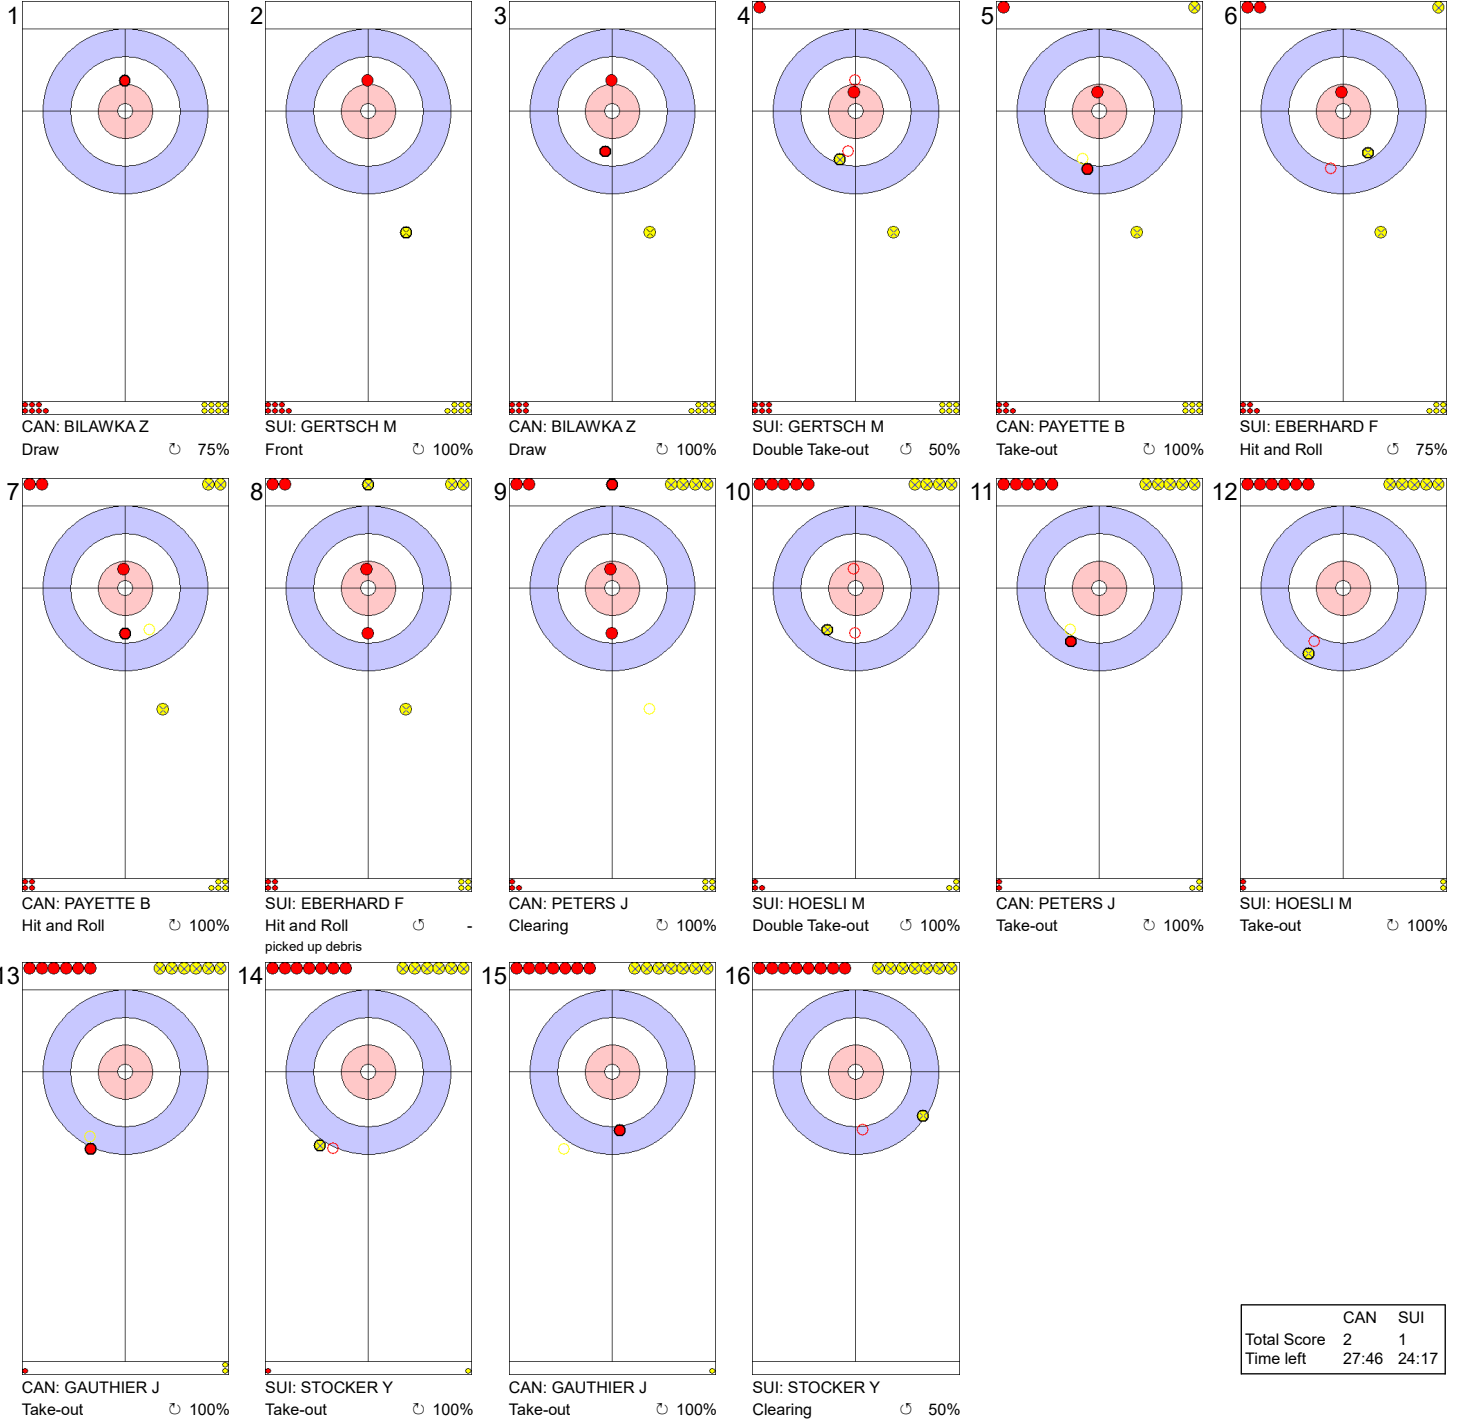

Gold Medal Game

Game - Shot by Shot

Legend:
 ↻ Clockwise ↺ Counter-clockwise - Not considered

WJCC 2020
Krasnoyarsk, Russia

World Junior Curling Championships 2020

Crystal Ice Arena
Men

SAT 22 FEB 2020
Start Time 9:00

Gold Medal Game

Game - Shot by Shot

End 5 ● **CAN - Canada** 2 + 0 (this end) = 2 ● **SUI - Switzerland** 0 + 1 (this end) = 1

	CAN	SUI
Total Score	2	1
Time left	27:46	24:17

Legend:
 ↻ Clockwise ↺ Counter-clockwise - Not considered