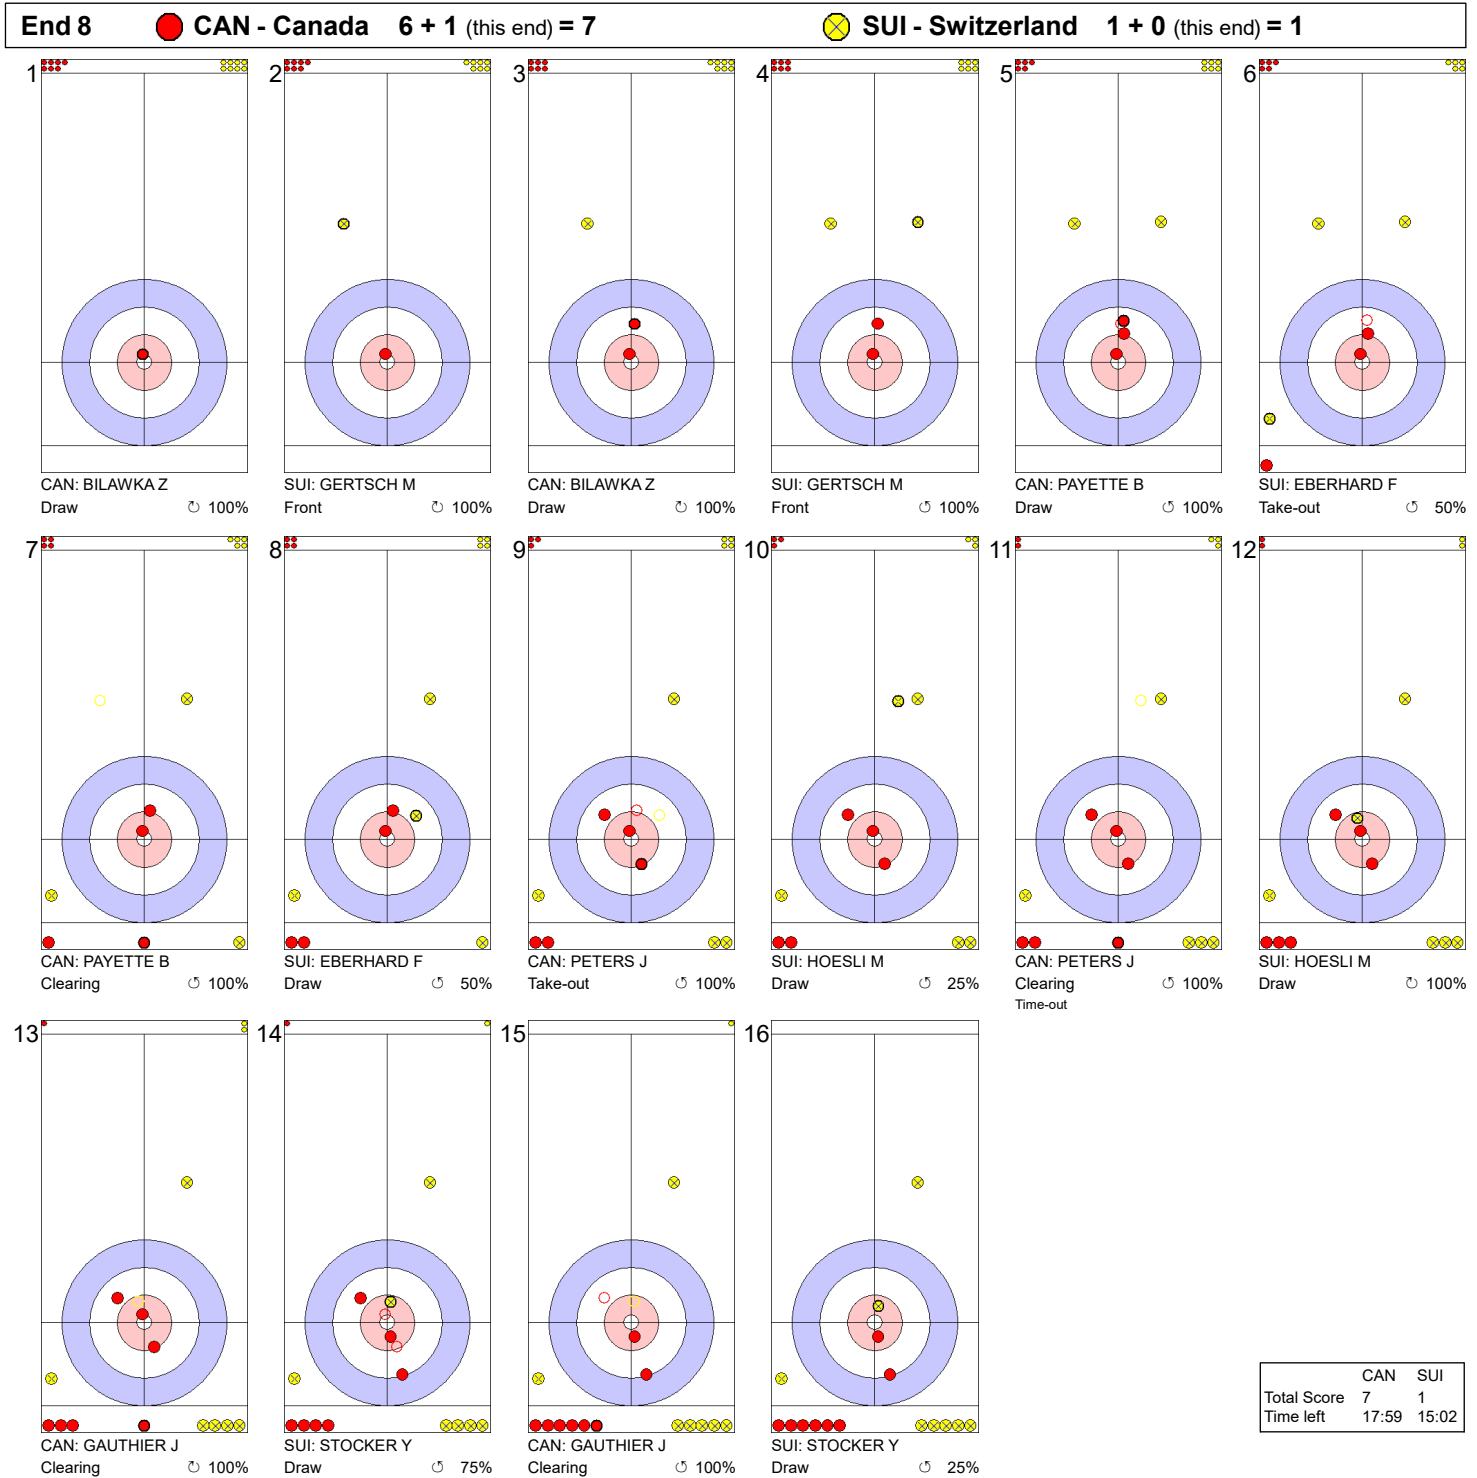

WJCC 2020
Krasnoyarsk, Russia

World Junior Curling Championships 2020

Crystal Ice Arena
Men

SAT 22 FEB 2020
Start Time 9:00

Gold Medal Game

Game - Shot by Shot

	CAN	SUI
Total Score	6	1
Time left	20:52	17:54

Legend:
 ↻ Clockwise ↺ Counter-clockwise - Not considered

WJCC 2020
Krasnoyarsk, Russia

World Junior Curling Championships 2020

Crystal Ice Arena
Men

SAT 22 FEB 2020
Start Time 9:00

Gold Medal Game

Game - Shot by Shot

Legend:
 Clockwise Counter-clockwise - Not considered